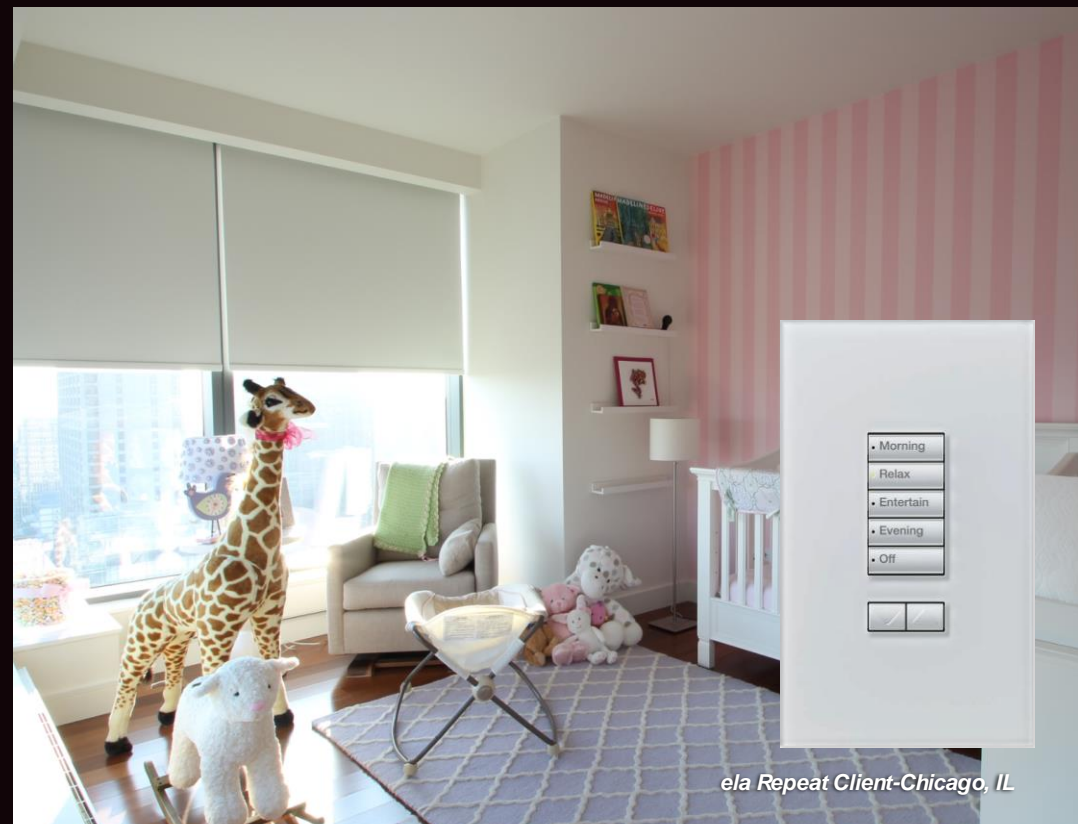

ela Repeat Client-Chicago, IL